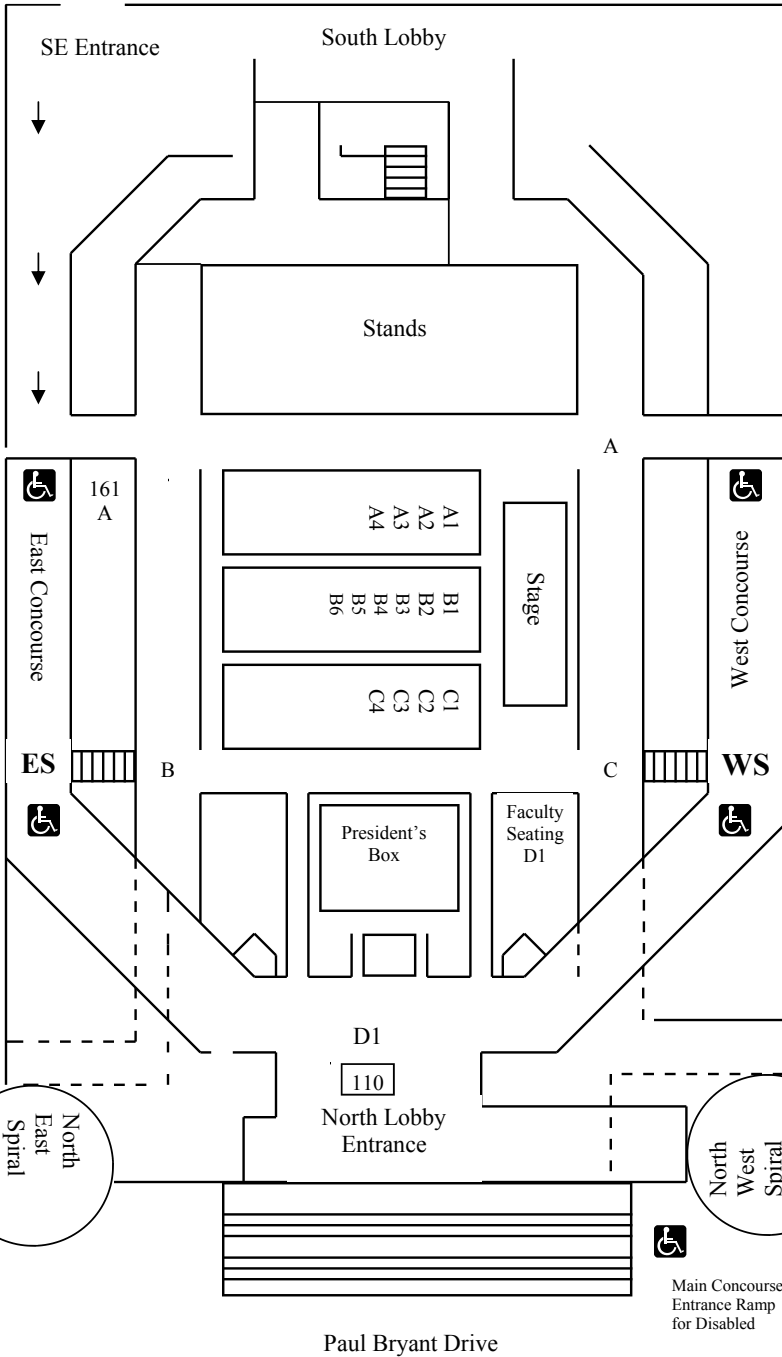

South East
Entrance

All students (Undergraduate and Graduate) and Dissertation Chairs participating in the ceremony will line up inside the Crisp Indoor Practice Facility. Doctoral hooding practice will also take place in this same facility. This facility is located directly to the West of the Coliseum. Candidates should proceed to their college or school line up location upon arrival. Information assistants are available to provide direction and assistance.